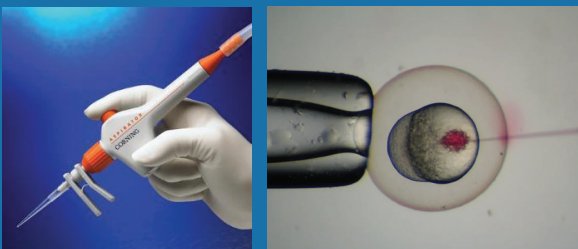

Metal body with electrostatic coloring

ADVANTAGES

- Simple and Easy to Use
- Digital Display Shows Status and Setting
- Adjustable Heating Value
- Shows Elapsed Time

SPECIFICATIONS

Accessories included	Glass Capillary, AC Power cord
Working voltage	AC220V, 50/60Hz
Power consumption	Approx. 80W
Heating element	Aluminum Block
Range of capillaries	1 to 1.5 mm OD
Maximum Capillary Length	150 mm
Minimum Capillary Length	55 mm
LCD	LCD charecter display, 20×4
Package Dimension	375×200×90 mm
Net Weight	6.3 kg

Common Applications

Patch pipettes

Sharp electrodes

Aspiration pipettes

Zebrafish injection

Insect egg injection

Pronuclear injection