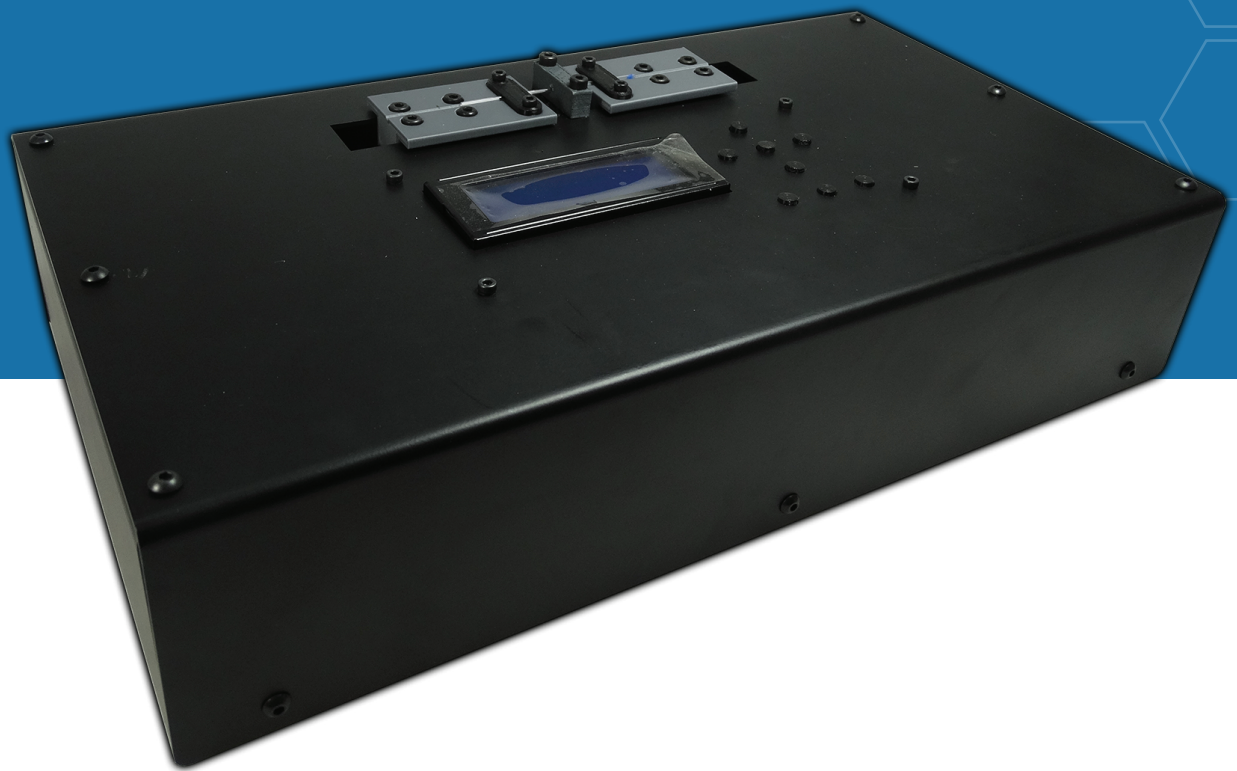

SAMA MICROPIPETTE PULLER

Wide range of capillaries

Simple installation

Simple operation

More than 10 default program

Power Supply for safety

Adjustable Heating Element

Cost-effective

Metal body with electrostatic coloring

ADVANTAGES

- Simple and Easy to Use
- Digital Display Shows Status and Setting
- Adjustable Heating Value
- Shows Elapsed Time

SPECIFICATIONS

Accessories included	Glass Capillary, AC Power cord
Working voltage	AC220V, 50/60Hz
Power consumption	Approx. 80W
Heating element	Aluminum Block
Range of capillaries	1 to 1.5 mm OD
Maximum Capillary Length	150 mm
Minimum Capillary Length	55 mm
LCD	LCD charecter display, 20×4
Package Dimension	375×200×90 mm
Net Weight	6.3 kg

Common Applications

Patch pipettes

Sharp electrodes

Aspiration pipettes

Zebrafish injection

Insect egg injection

Pronuclear injection