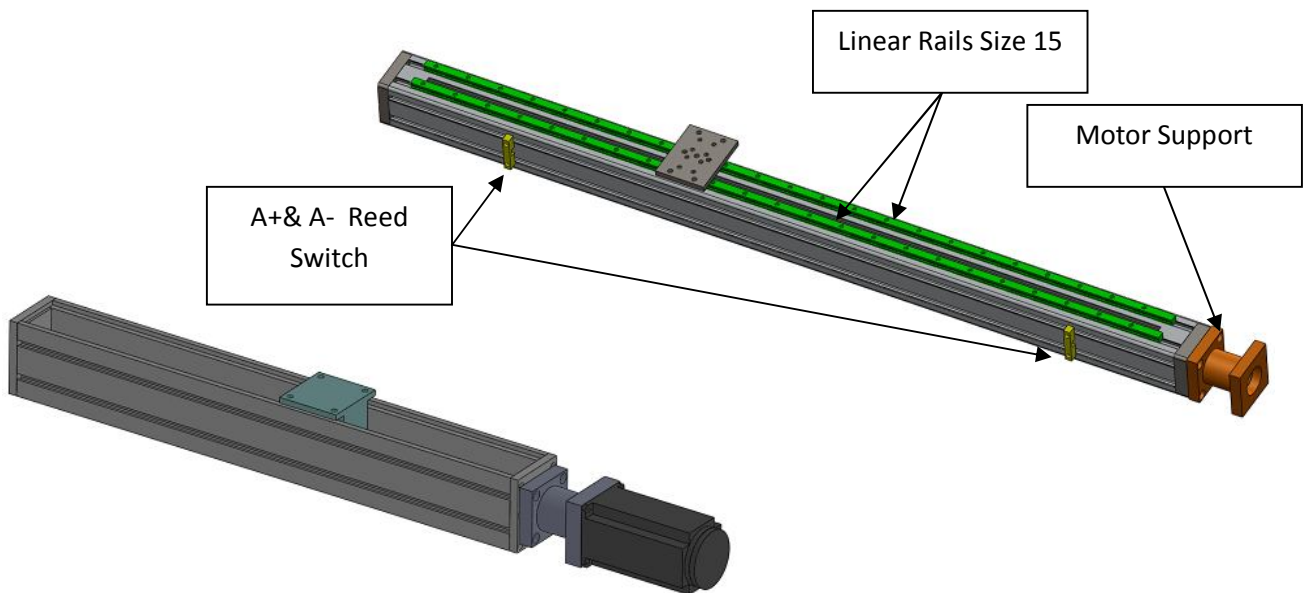

Ball screw driven linear unit

- **Stroke** : 200,400,700,1300,1900,2500,3000,3500,4000mm
- **Type of guide** : linear rail 15 , 20
- **Type of transmission**: Ball screw 16 , 20 , 25 , 32
- **Frame material and size** : Aluminum 90*90 , 110*130
- **Limit Switch Type** : Magnetic Reed Switch