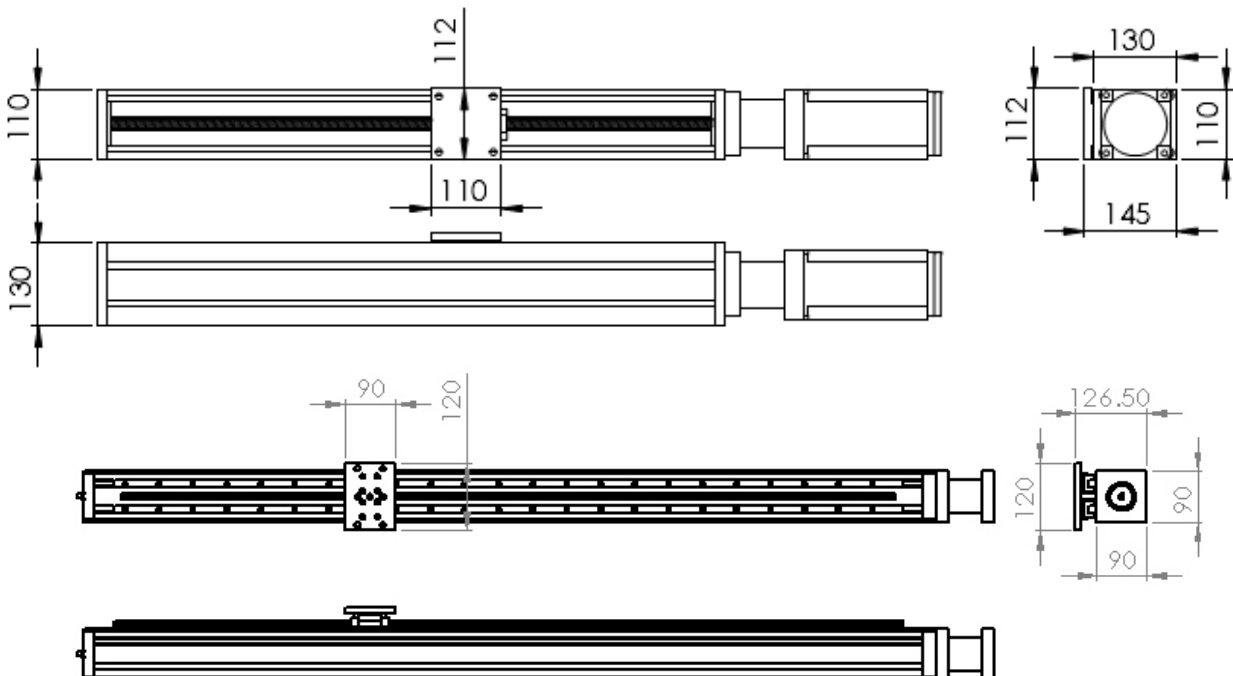

Ball screw driven linear unit

- **Stroke** : 200,400,700,1300,1900,2500,3000,3500,4000mm
- **Type of guide** : linear rail 15 , 20
- **Type of transmission**: Ball screw 16 , 20 , 25 , 32
- **Frame material and size** : Aluminum 90*90 , 110*130
- **Limit Switch Type** : Magnetic Reed Switch