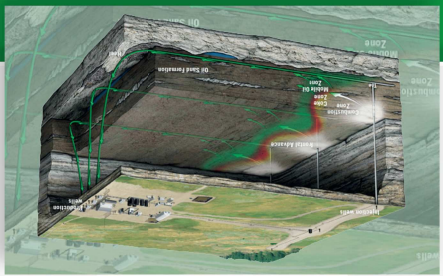

ABOUT US:

We specialized in:

- Well performance services
- Water and sand production control
- Controlling of cementing operations
- Field development services
- Design/manufacturing Oil and gas industries equipment
- Specialized training courses
- Technical and engineering services